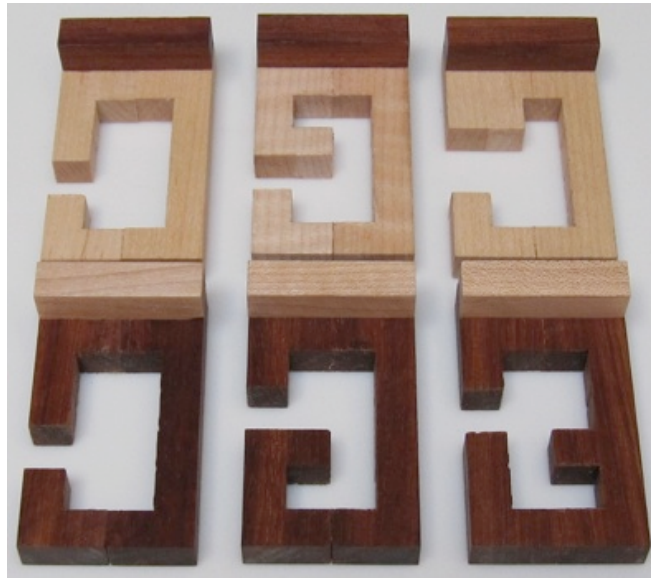

## Bent Board Burr #2

*Designed and made by Franz de Vreud 2003, unique level 16.  
(Maple and Granadillo, 2.9 inches assembled)*