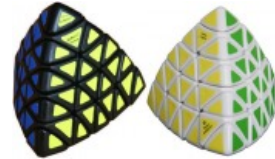

Prof Pyraminx Twins