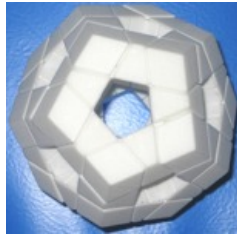

DIY 2 color tiled Holey Megaminx White body

Price: $28.00
Out of stock

remind when available

info