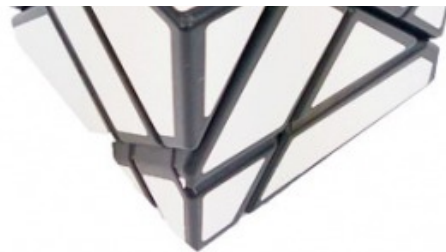

[Add to Cart](#)

Gloss Gold labels (Price: $36.00)