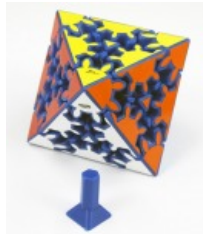

Timur Gear Corner Turning Octahedron With Gear Stickers Blue