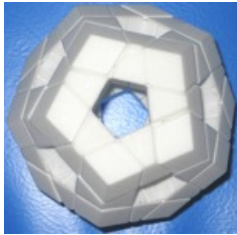

DIY 12 color tiled Holey Megaminx White body

Price: $28.00
Out of stock

remind when available

info