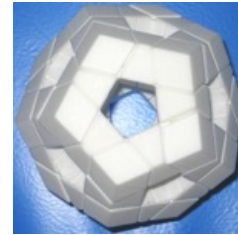

DIY 6 color tiled Holey Megaminx White body

Price: $28.00
Out of stock

remind when available

info