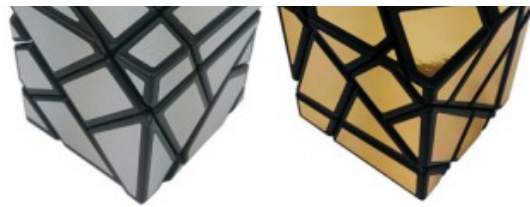

[Add to Cart](#)

[Add to Cart](#)

Curvy Copter plus Twins

Price: **$60.00**
[Add to Cart](#)
[info](#)