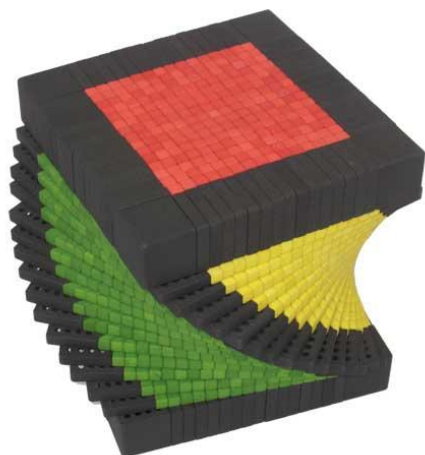

Sign up Log in Contact Search ...

Welcome to shapeways! For the right prices and size please select your location:

United States

Ok

Don't bother me

Over The Top - 17x17x17

[Back to gallery](#)

\$ 2,006.54 (€ 1,451.39) (EXCL. VAT)

Size

[Inch](#) | [Centimeter](#)

Height 0.3 cm

Width 0.3 cm

Depth 0.3 cm

Tags

[Twisty Puzzle](#) [Mechanical Puzzle](#) [Rubik's Cube](#)

Categories:

[Games](#)
[Puzzles](#)

[Seasonal](#)
[Gift Guide](#)

Description

★★★★★ (79)

Over The Top is a world-record 17x17x17 Rubik's Cube. It makes quite pretty patterns. It can take many, many hours to solve. The puzzle will be first presented live to the world at the New York Puzzle Party Symposium, Saturday Feb. 12th (by invitation only!). A YouTube video will be published after that event.

The complete Over The Top 17x17x17 puzzle requires

-1x [Set 1](#)

-26 x [Set 2](#)

(Actually, you need only 24x Set 2, but it is strongly advised to order some spare parts.)

Watch the [YouTube video](#).

Take a [look inside the puzzle](#).