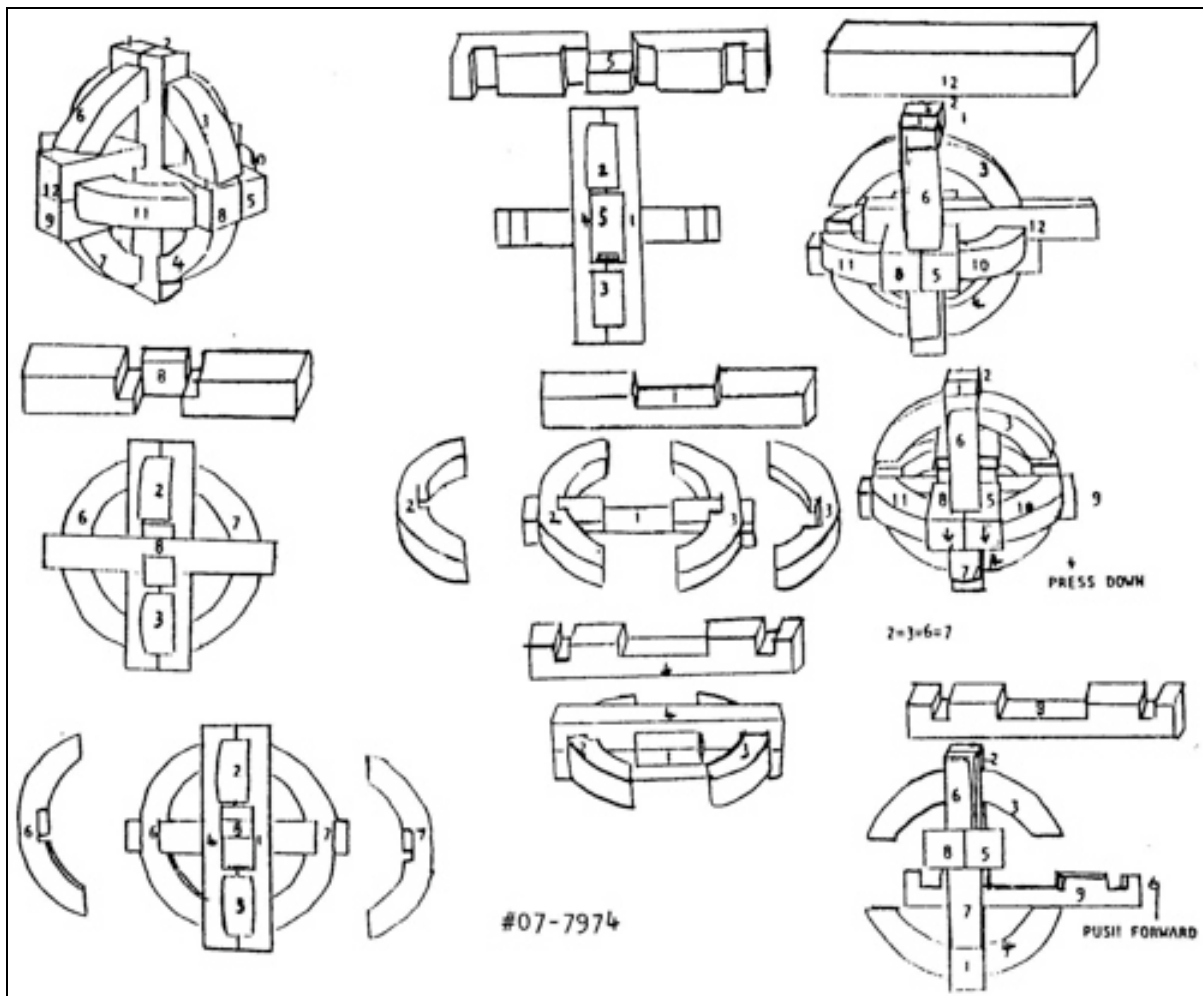

Satellite Burr

a.k.a. *The Mystery*

Purchased from Bits and Pieces 2007.

(10 wood pieces with solution sheet, 4.5 inches;
shown as "The Mystery" on pages 107-108, 141-142 of the 1893 *Hoffmann book*)

Copyright J. A. Storer