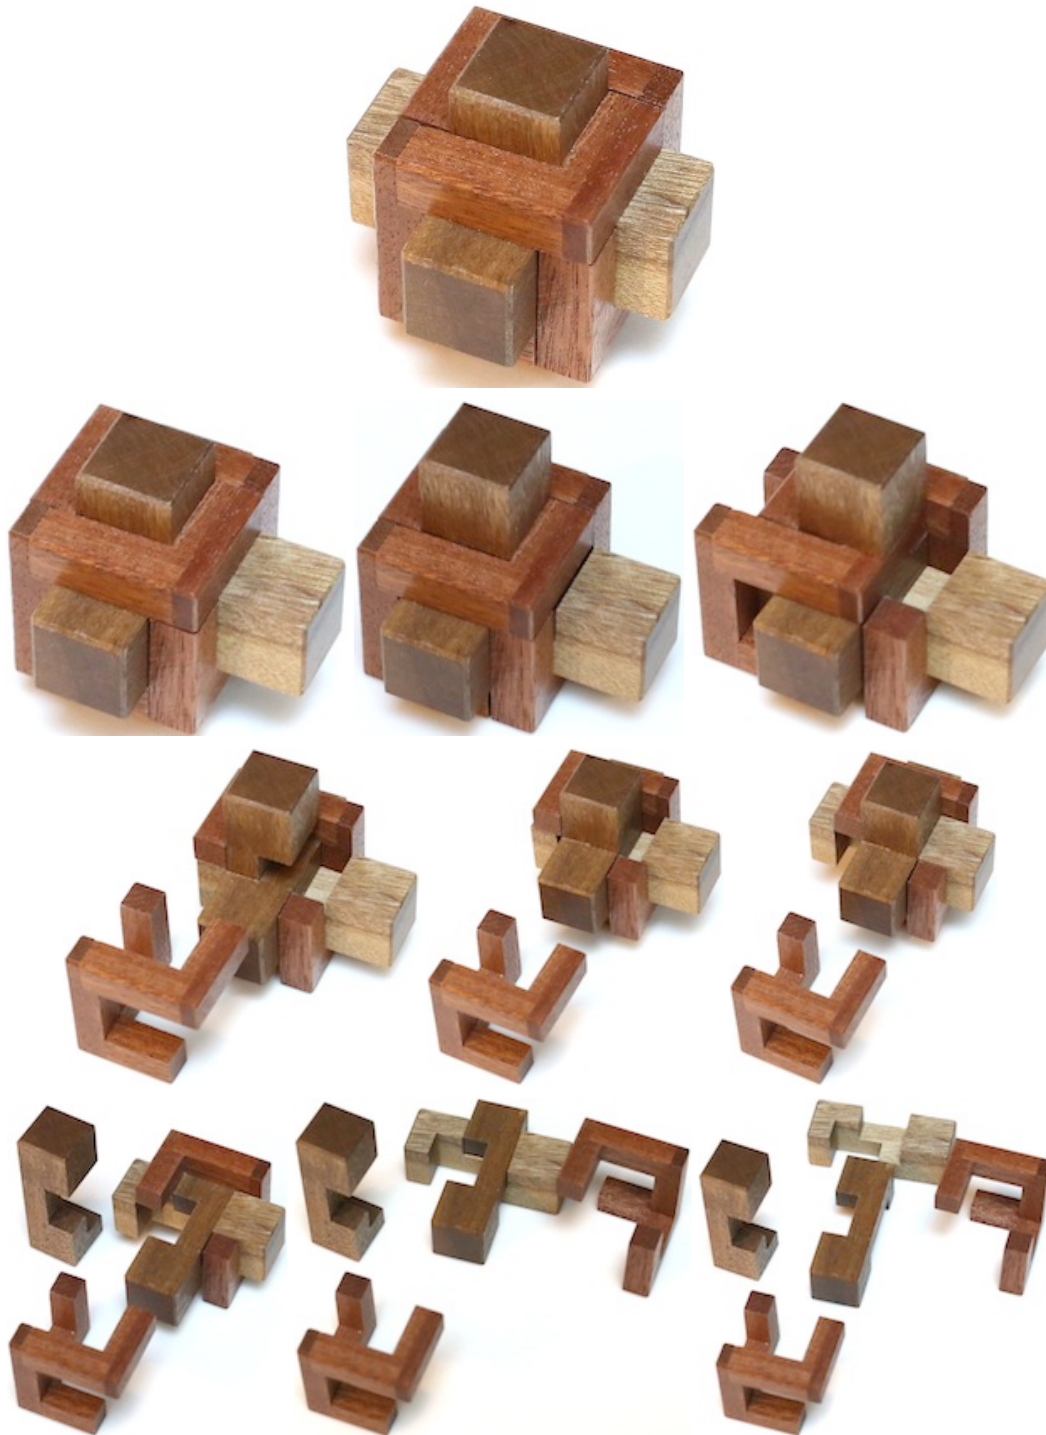

# Spacemine

*Designed by Yavuz Demirhan, made by Eric Fuller 2013.  
(Sapele and Imbuya, 2.25" square, level 4)*

*Copyright J. A. Storer*